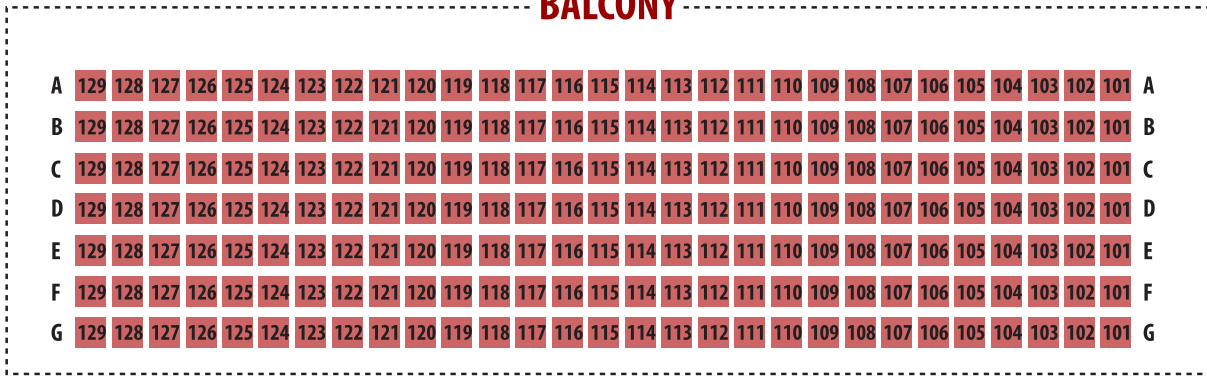

Performance Hall Seating Chart

- Orchestra 1st Floor
- Loge 1st Floor
- Parterre 1st Floor
- Box 2nd Floor
- Balcony
- Handicapped Reserved

LOWER LEVEL

BALCONY

BOX SEATS upper level

E
F
G
H

BOX SEATS upper level